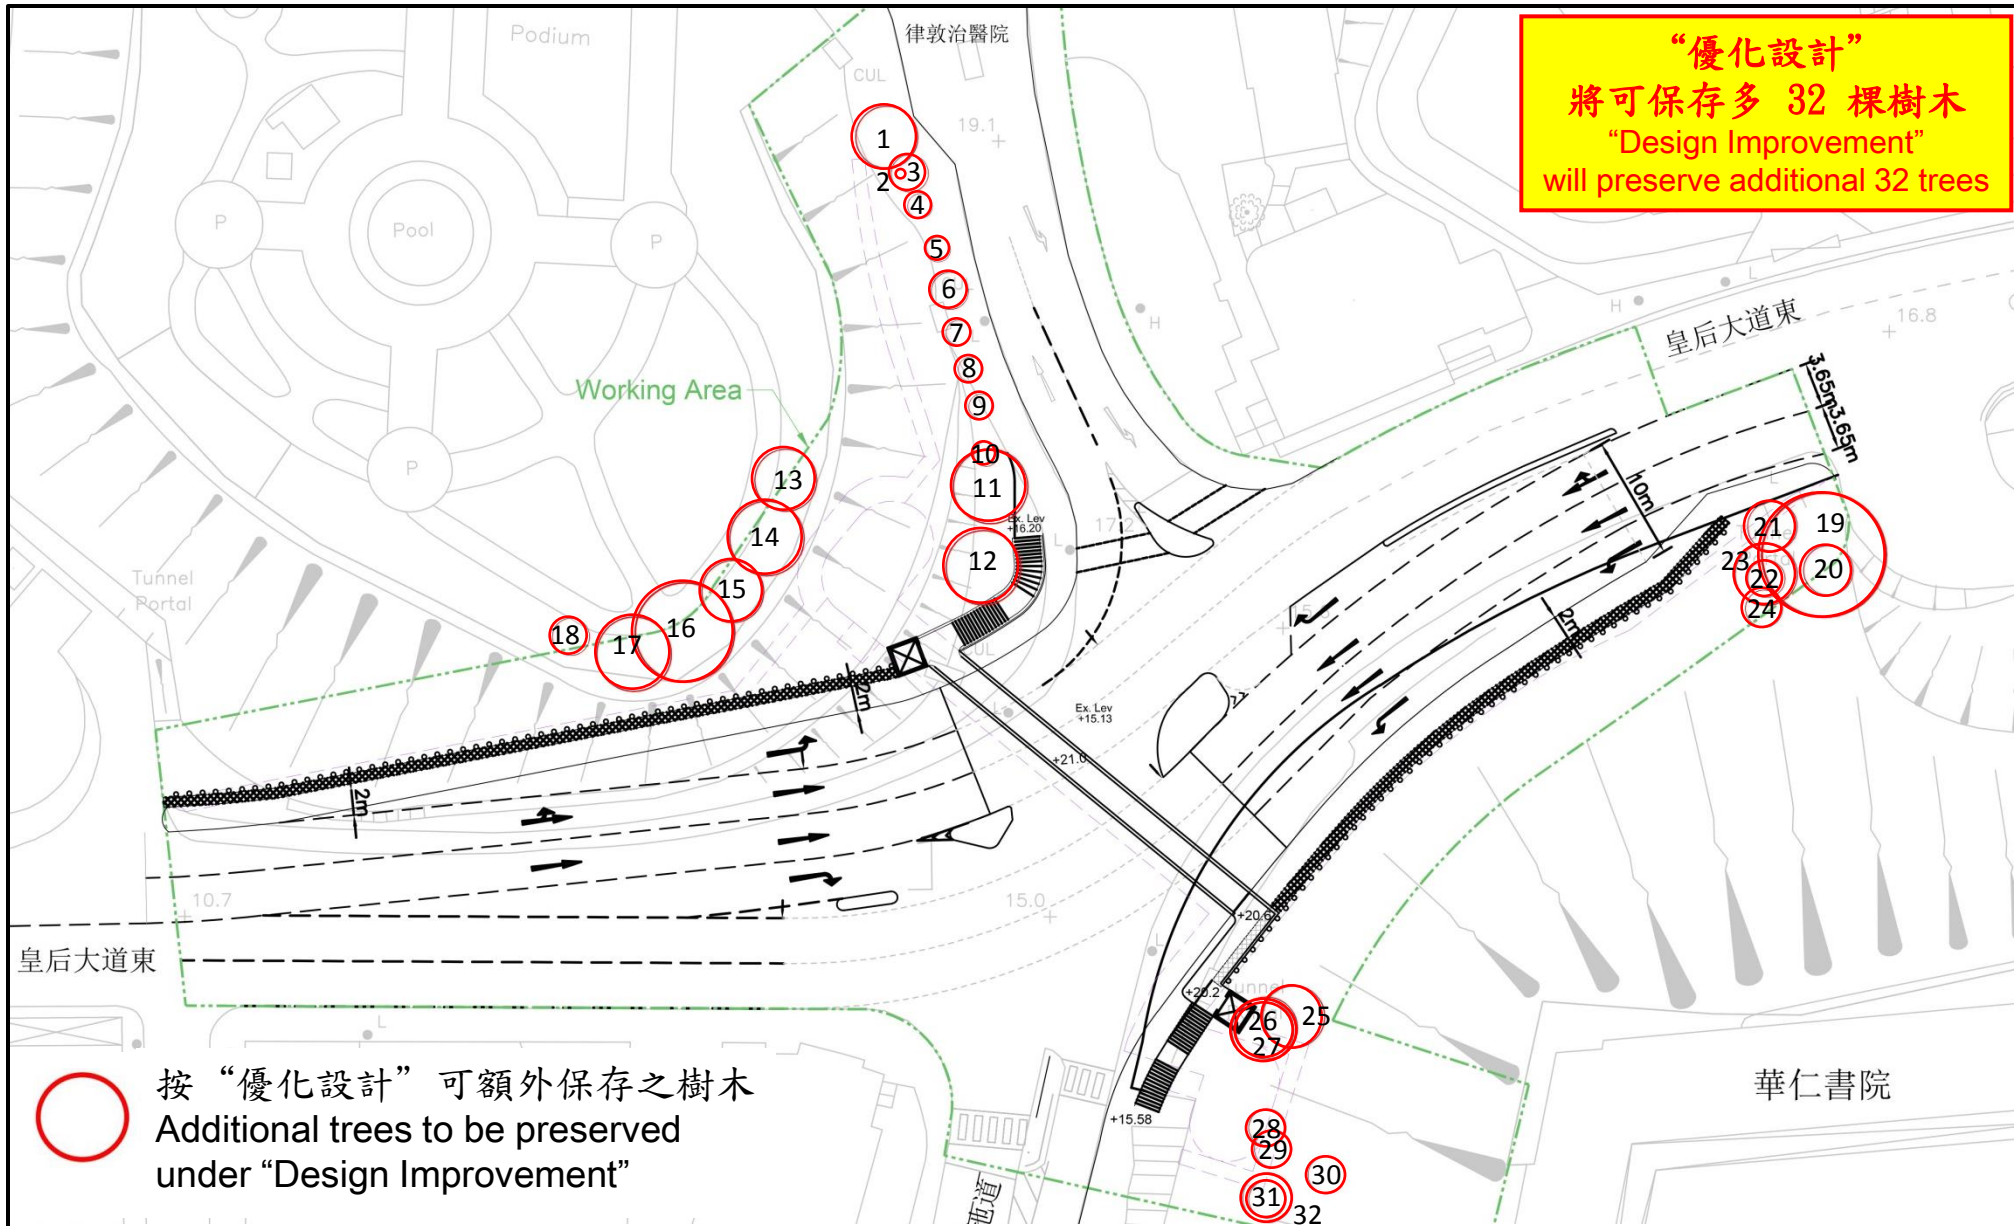

額外多保留皇后大道東與堅尼地道交界的樹木位置圖
LOCATION PLAN OF ADDITIONAL PRESERVED TREES
AT THE JUNCTION OF QUEEN'S ROAD EAST AND KENNEDY ROAD

額外多保留皇后大道東與堅尼地道交界的樹木相片
PHOTOS OF ADDITIONAL PRESERVED TREES
AT THE JUNCTION OF QUEEN'S ROAD EAST AND KENNEDY ROAD

“優化設計”
避免斬伐斜坡上樹木
“Design Improvement”
avoid felling trees on slope

華仁書院外的斜坡
Slope outside Wah Yan College

“優化設計”
避免斬伐斜坡上及路
邊樹木
“Design Improvement”
avoid felling trees on
slope and road side

律敦治醫院外的斜坡
Slope outside Ruttonjee Hospital