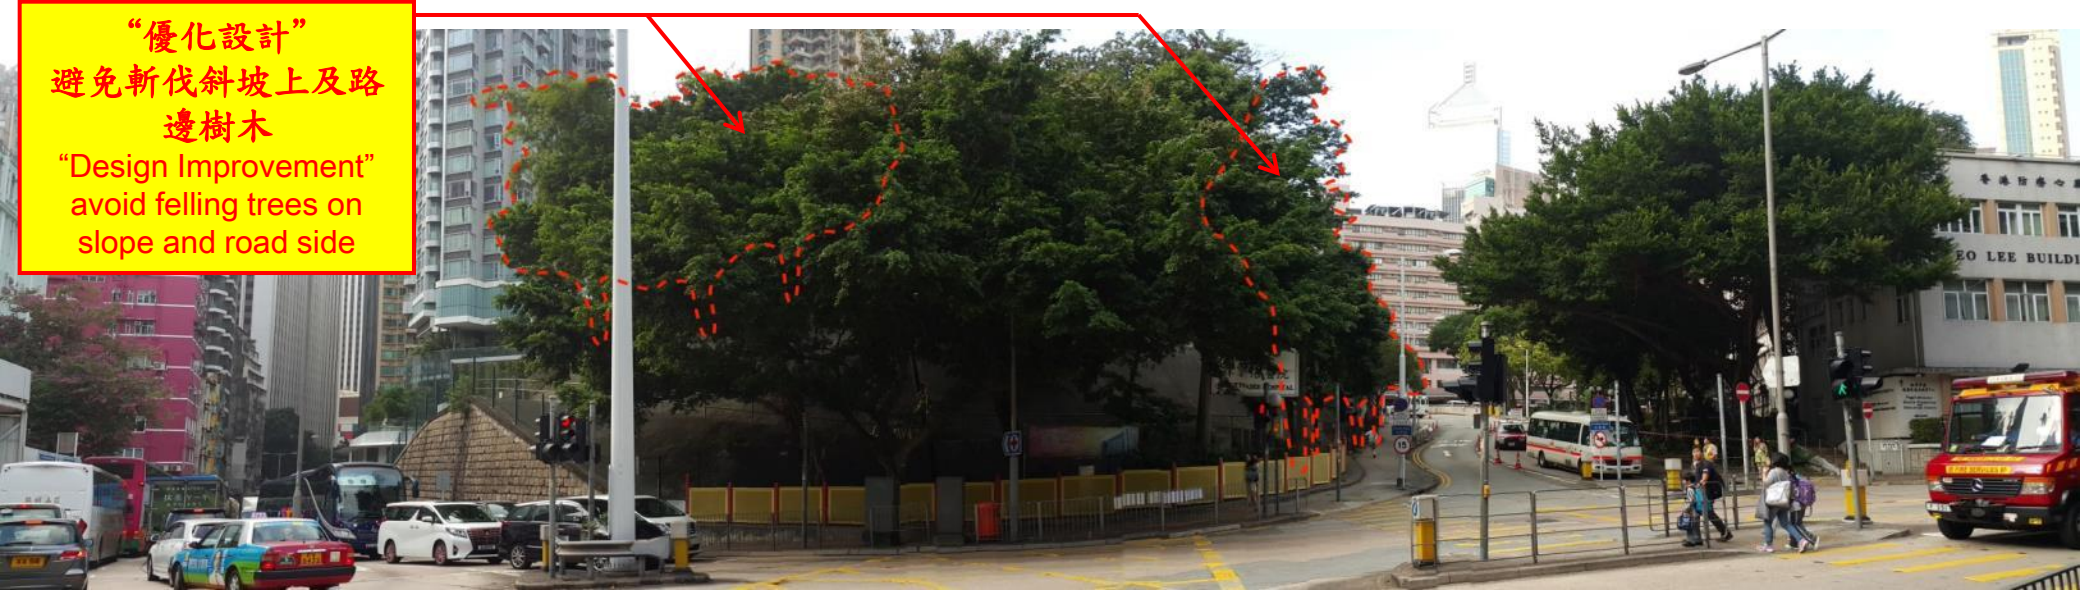

額外多保留皇后大道東與堅尼地道交界的樹木位置圖
LOCATION PLAN OF ADDITIONAL PRESERVED TREES
AT THE JUNCTION OF QUEEN'S ROAD EAST AND KENNEDY ROAD

額外多保留皇后大道東與堅尼地道交界的樹木相片
PHOTOS OF ADDITIONAL PRESERVED TREES
AT THE JUNCTION OF QUEEN'S ROAD EAST AND KENNEDY ROAD

“優化設計”
避免斬伐斜坡上樹木
“Design Improvement”
avoid felling trees on slope

華仁書院外的斜坡
Slope outside Wah Yan College

“優化設計”
避免斬伐斜坡上及路
邊樹木
“Design Improvement”
avoid felling trees on
slope and road side

律敦治醫院外的斜坡
Slope outside Ruttonjee Hospital