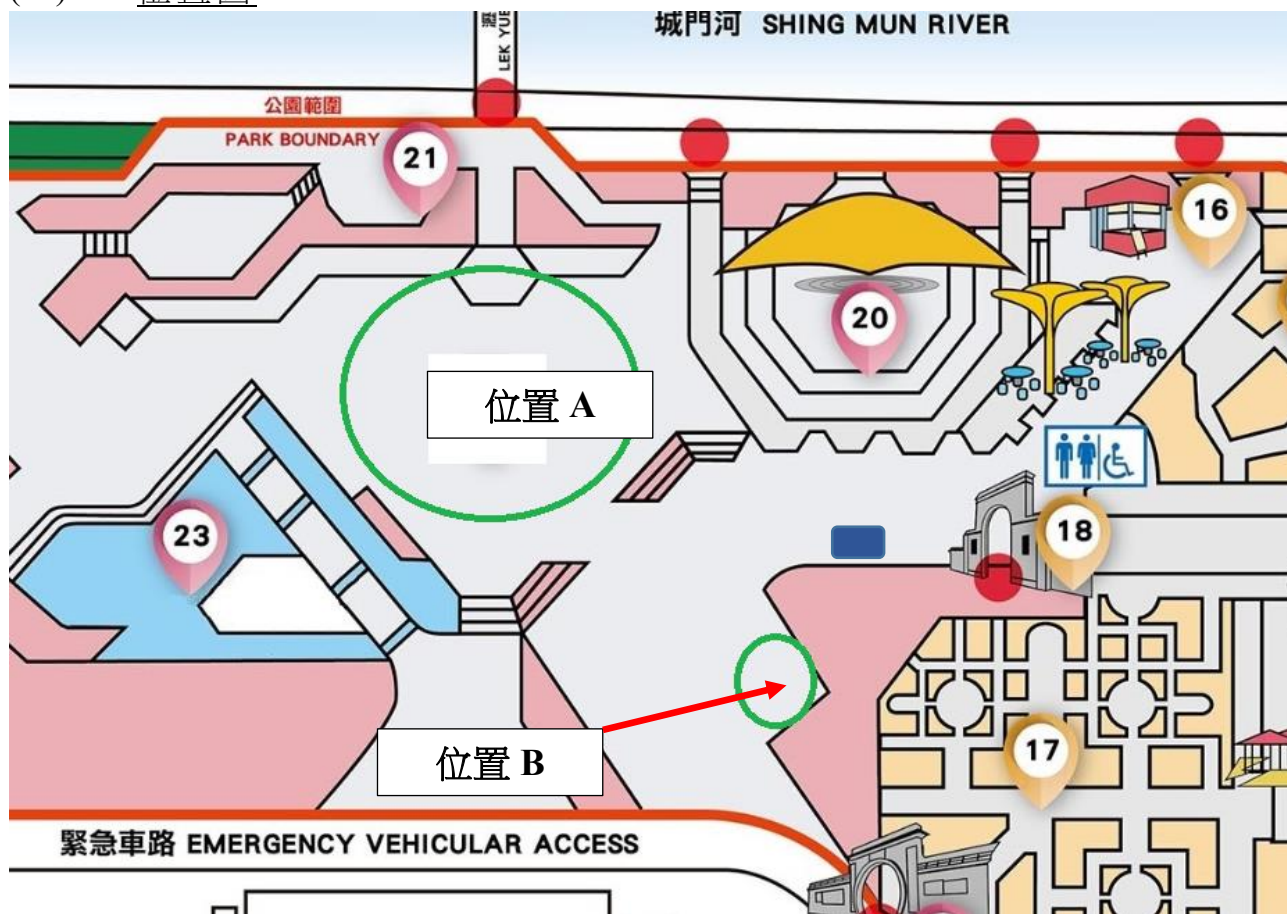

「沙田龍舟 2024 藝術裝置」  
位置圖及實景圖

(A) 位置圖

圖例

 標示大約位置

(B) 實景圖

位置	實景圖
<p><u>位置 A</u> 沙田公園結客場 (龍舟造型裝置)</p>	 A wide-angle photograph of a paved plaza in Sha Tin Park. In the background, a long, low structure designed to look like a dragon boat is visible. Tall apartment buildings are in the distance under a clear blue sky.
<p><u>位置 B</u> 沙田公園露天廣場 對出位置 (端午糉造型裝置)  (紅色箭號所指處)</p>	 A photograph of an outdoor plaza in Sha Tin Park. A large white dome-shaped structure is in the background. A red arrow is overlaid on the image, pointing towards a specific spot on the paved ground in the foreground.