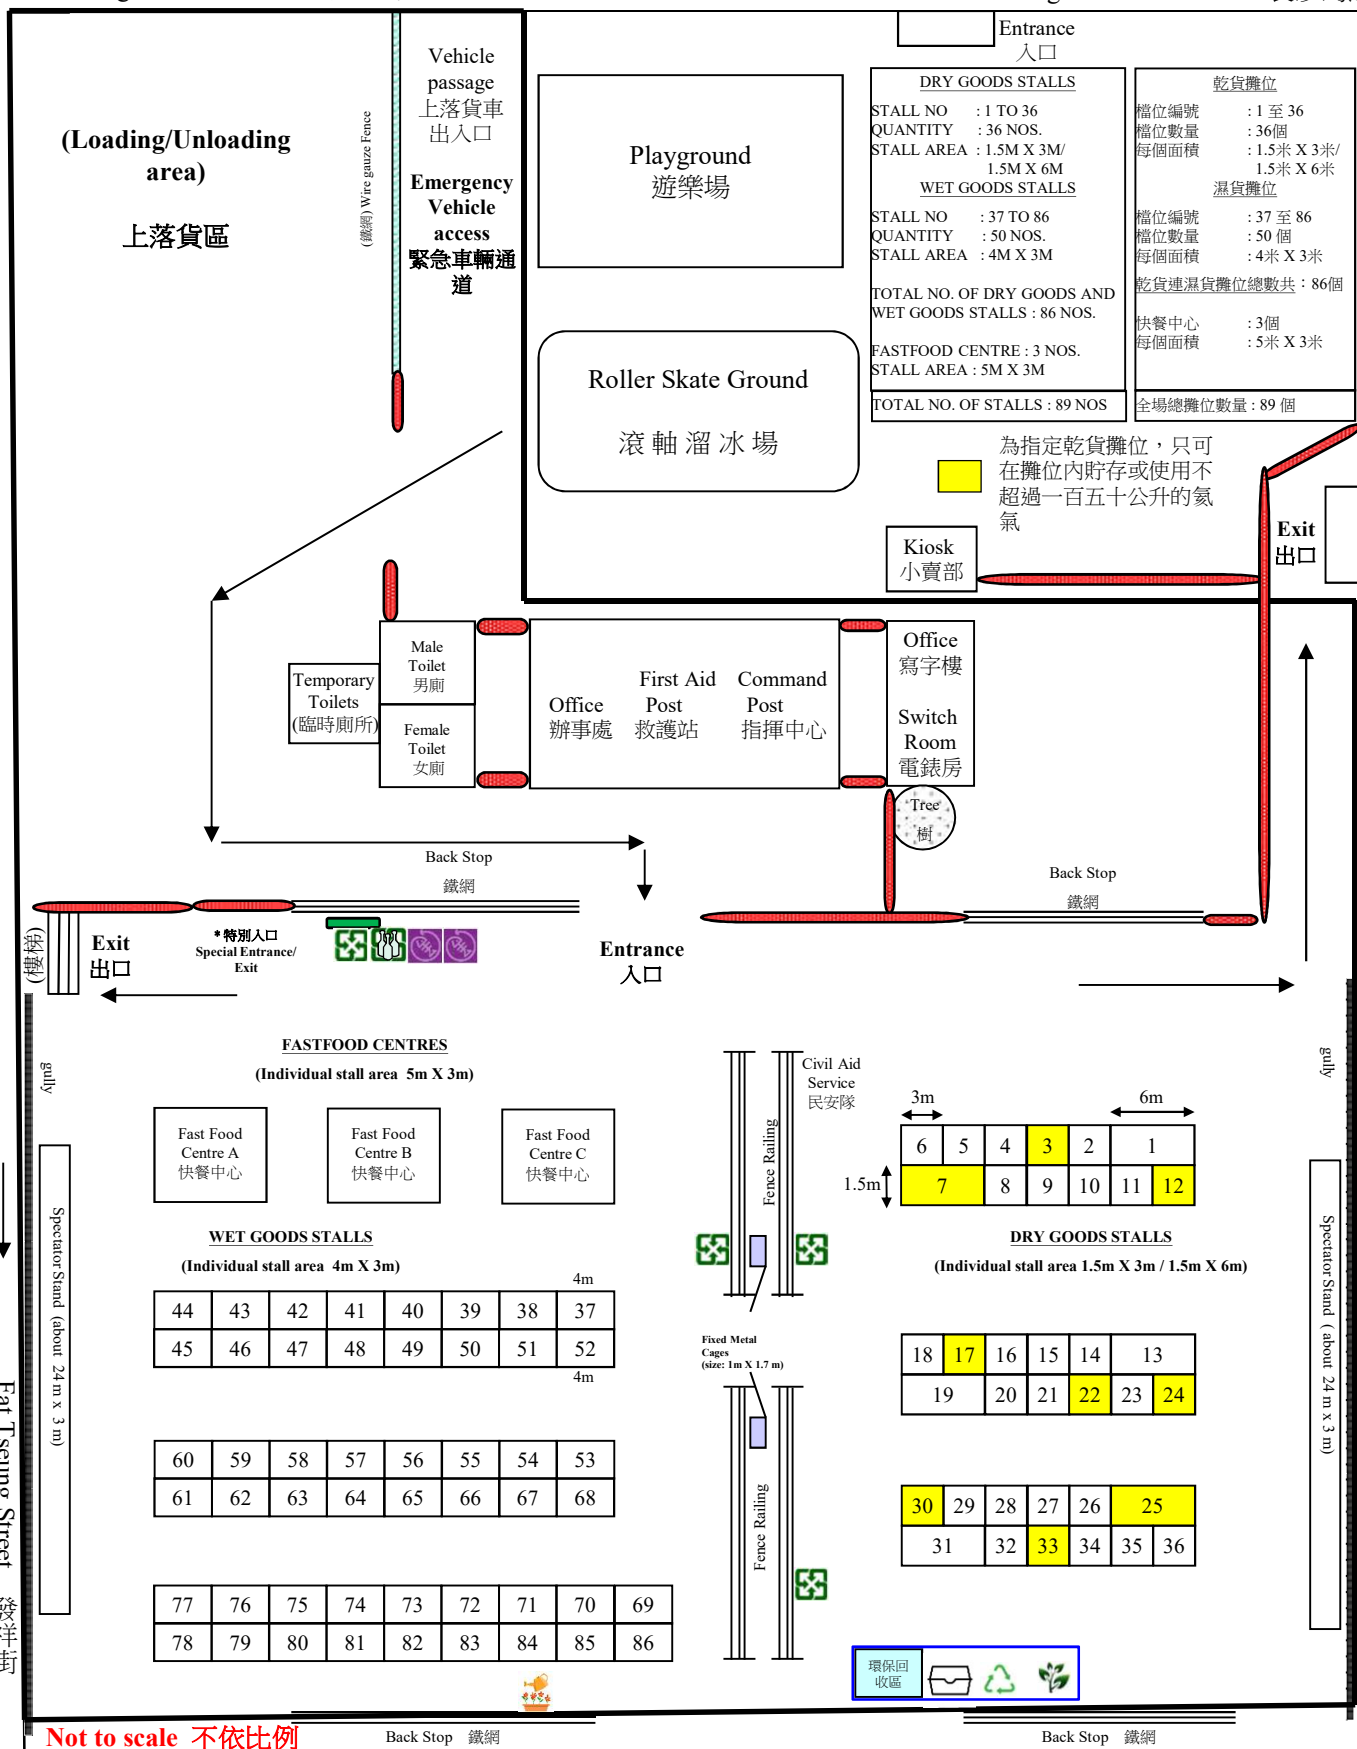

# 2025年長沙灣遊樂場年宵市場

## 2025 Cheung Sha Wan Playground Lunar New Year Fair

Cheung Sha Wan Road 長沙灣道

Cheung Sha Wan Road 長沙灣道

Cheung Sha Wan Estate 長沙灣邨

- Set(s) of Recyclables Collection Bins 三色回收桶  
 環保回收區 Recycling Point
  - Wilted Plants Collection Point (including Peach Blossom Trees) 凋謝花卉收集處(包括桃花)  
 Wooden Pallets/ Polyfoam Collection Point 木卡板/發泡膠收集處  
 Banner for Recycling Point 回收站橫額
  - Railing 鐵馬  
 Collection of Glass Bottle 玻璃樽收集桶  
 Collection of Food Waste 廚餘收集桶
  - Metal Cage (Cardboard Collection) 鐵籠 (紙皮回收)  
 Water Point (Irrigation) 水站 (淋花)
- \*特別入口 (工作人員及花農) Special Entrance/Exit for Staff & Flower Seller