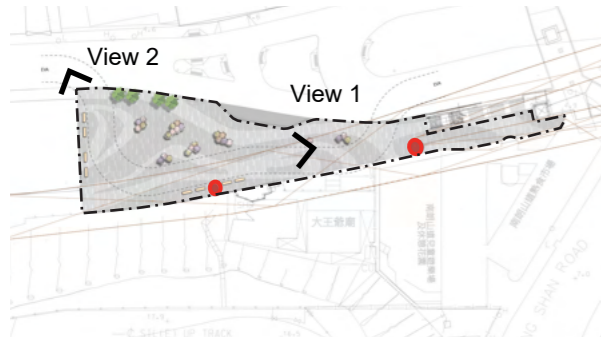

*For reference only

For reference only

Before

Before

After View 1

View Towards Staunton Creek Nullah

After View 2

View Towards MTR Station Entrance