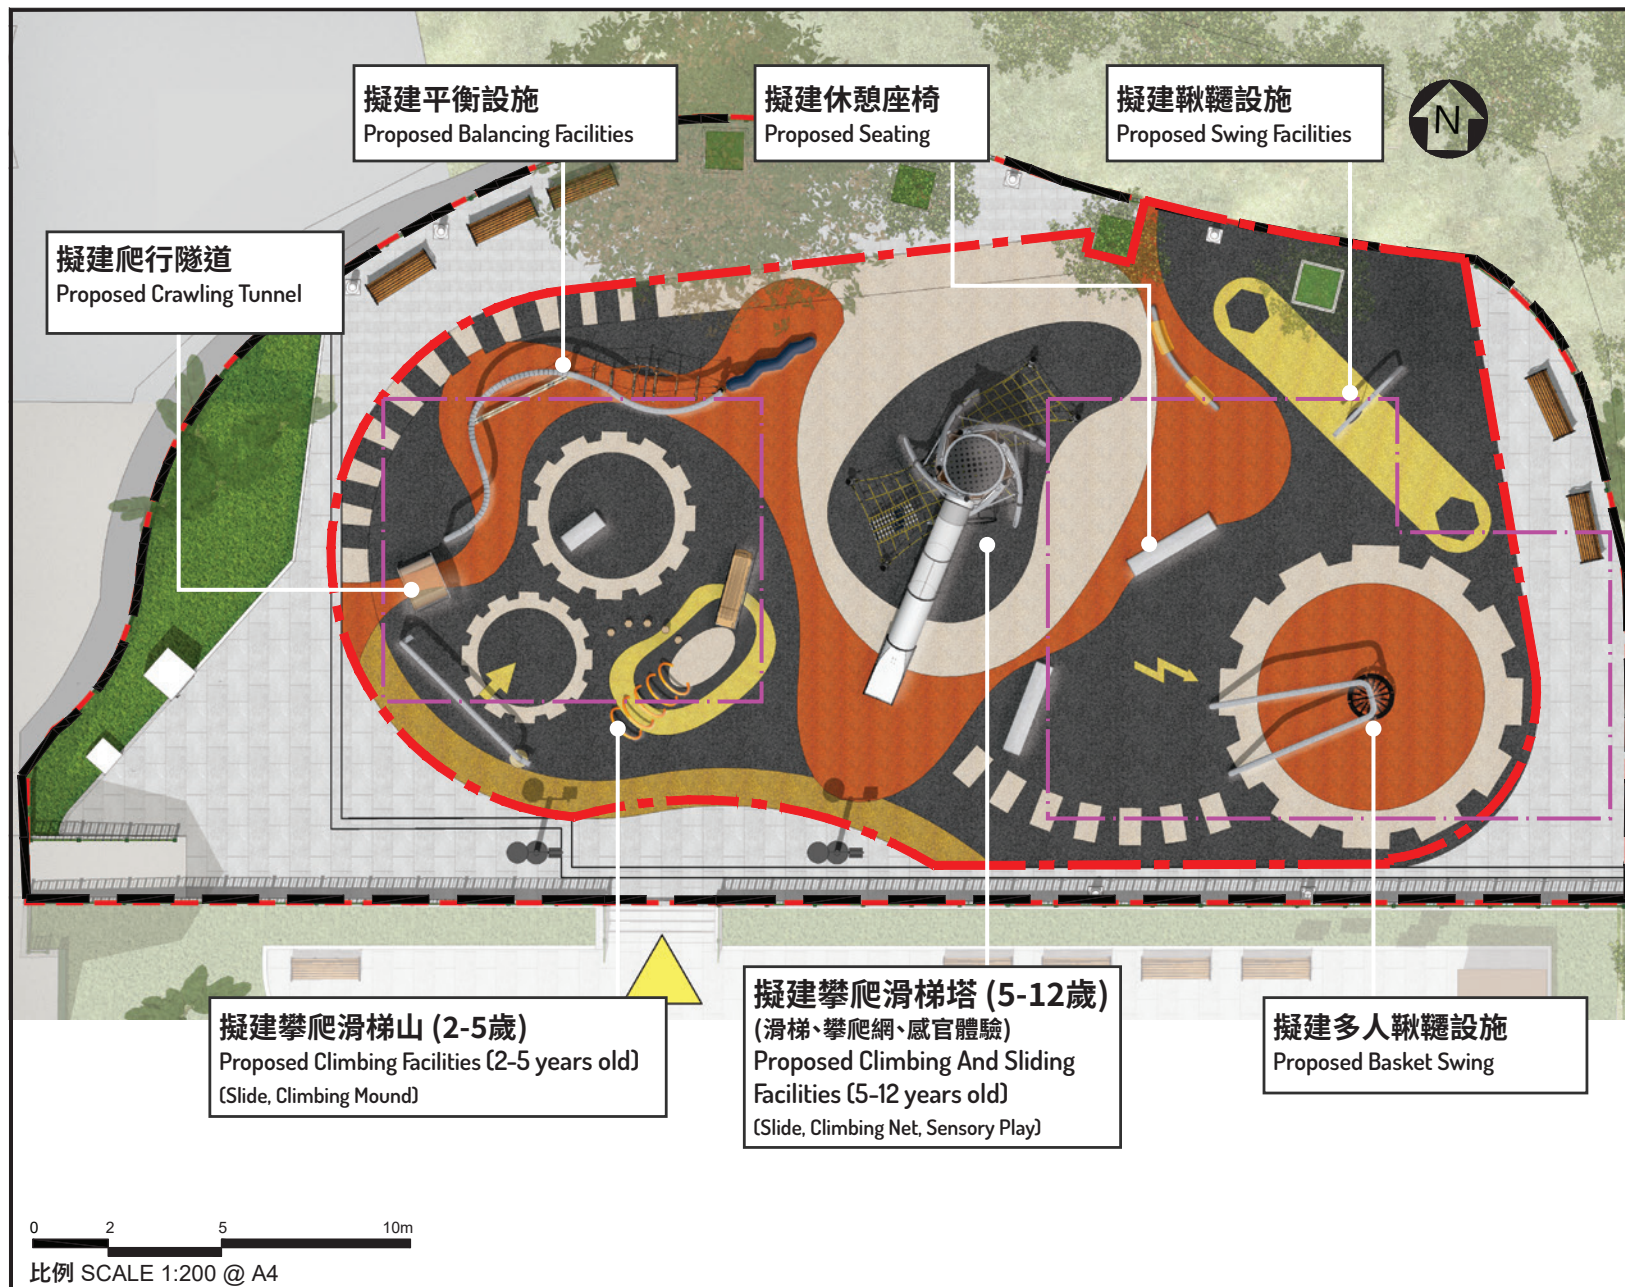

項目位置圖

Site Location Plan

總體規劃圖 Master Layout Plan

圖示 Legend

- 坪洲遊樂場範圍
Extent of Peng Chau Playground
- 擬建公共遊樂空間範圍
Extent of Proposed Public Play Space
- 現有兒童遊樂設施範圍
Extent of Existing Children's Play Facilities
- 公共遊樂空間出入口
Access of Proposed Public Play Space