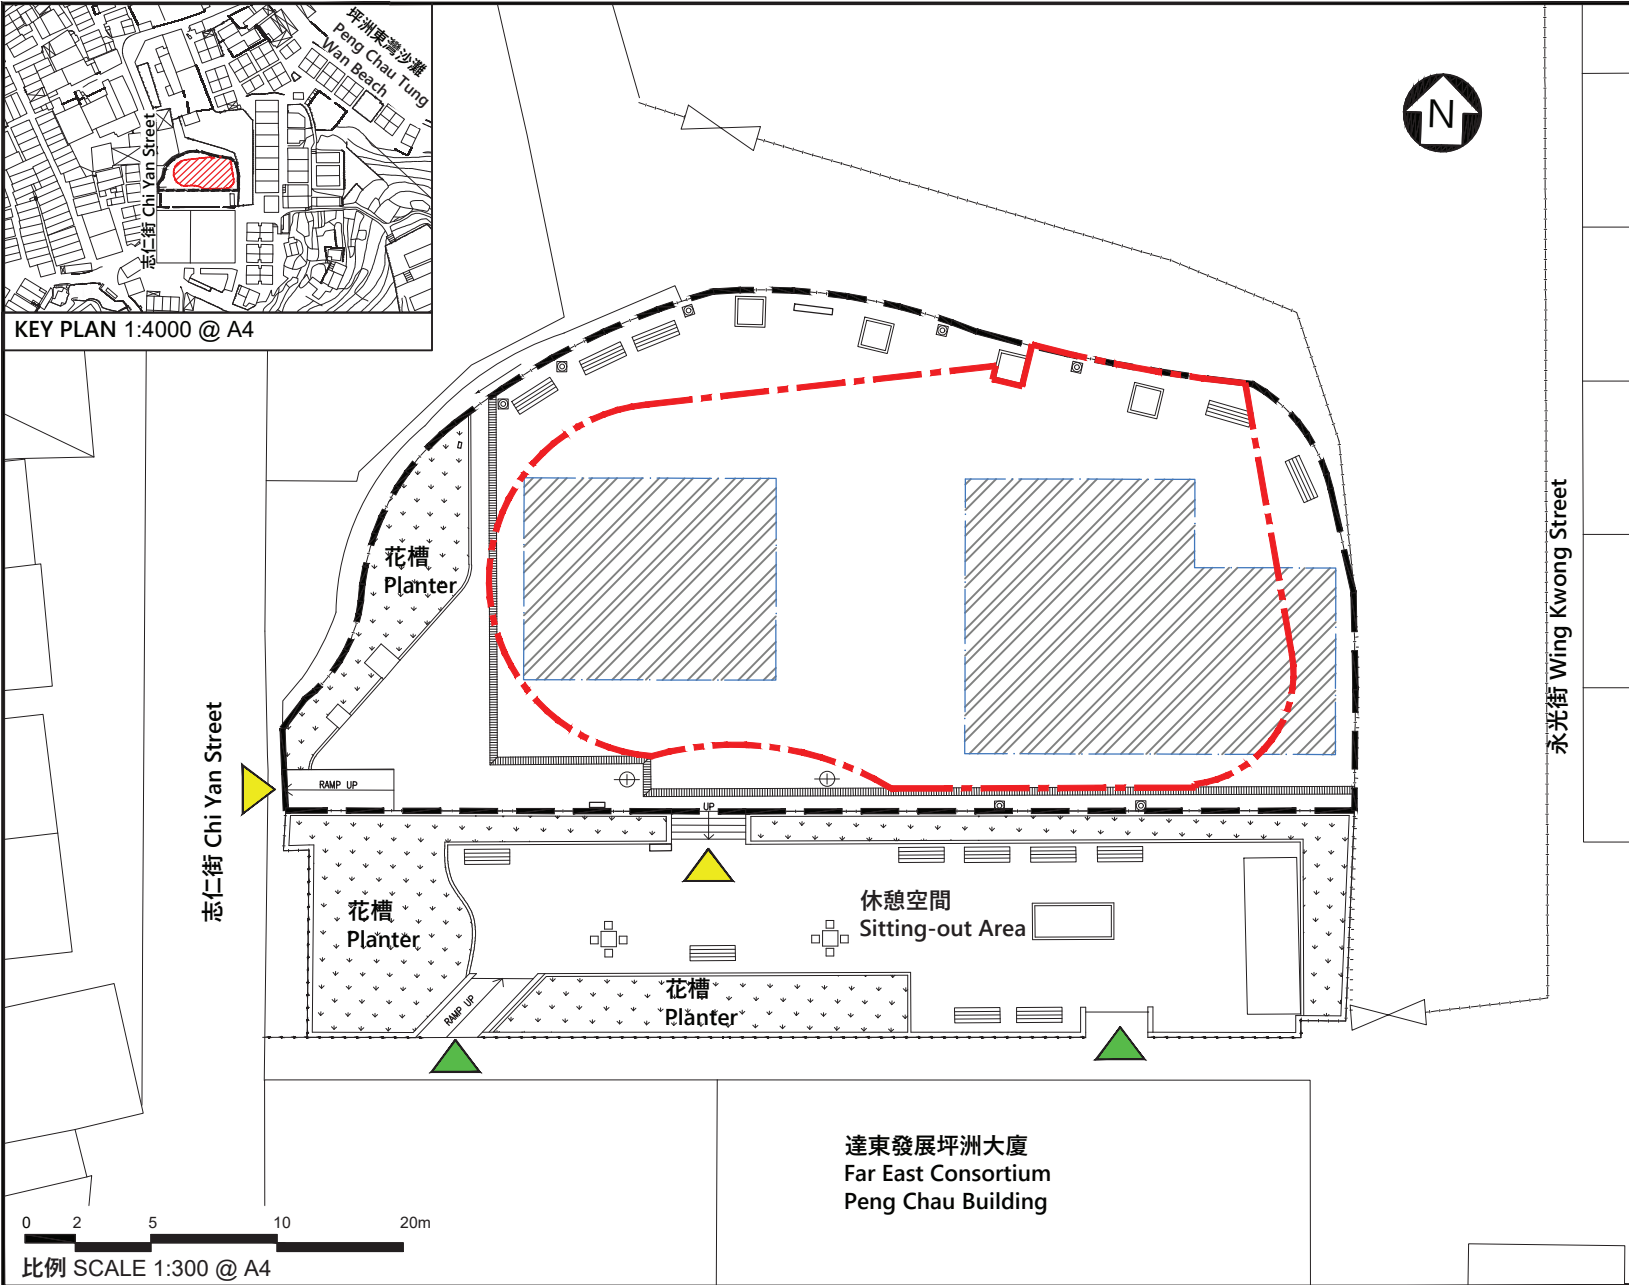

項目位置圖

Site Location Plan

總體規劃圖 Master Layout Plan

圖示 Legend

- 坪洲遊樂場範圍
Extent of Peng Chau Playground
- 擬建公共遊樂空間範圍
Extent of Proposed Public Play Space
- 現有兒童遊樂設施範圍
Extent of Existing Children's Play Facilities
- 公共遊樂空間出入口
Access of Proposed Public Play Space